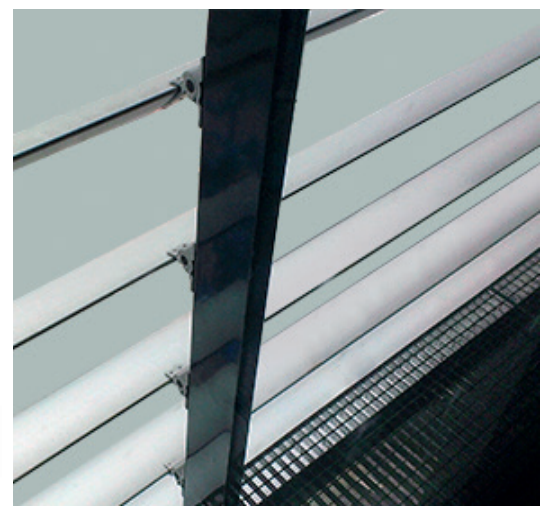

Zonwering lamellen

Pylon LLF

133140, 6,1 m
Pylon/Lamel 200 brute
Pylon/Aerofoil 200 mill
Pylon/Lamelle 200 roh

133145
Pylon/Lamel afdekkap 200 brute
Pylon/Blade cover 200 mill
Pylon/Lamelle Abdeck 200 roh

107120
Rechthoekige koker 40x40x4.0 brute
Rectangular tube 40x40x4.0 mill
Rechteckrohr 40x40x4.0 roh

133160, 6,1 m
Pylon/Lamel 300 brute
Pylon/Blade 300 mill
Pylon/Lamelle 300 roh

133167
Pylon/Lamel afdekkap 300 brute
Pylon/Blade cover 300 mill
Pylon/Lamelle Abdeck 300 roh

107172
Rechthoekige koker 50x50x4.0 brute
Rectangular tube 50x50x4.0 mill
Rechteckrohr 50x50x4.0 roh

133180, 4 m
Pylon/Lamel 400 4000 brute
Pylon/Blade 400 4000 mill
Pylon/Lamelle 400 4000 roh

133185
Pylon/Lamel afdekkap 400 brute
Pylon/Blade cover 400 mill
Pylon/Lamelle Abdeck 400 roh

107172
Rechthoekige koker 50x50x4.0 brute
Rectangular tube 50x50x4.0 mill
Rechteckrohr 50x50x4.0 roh

133200, 4 m
Pylon/Lamel 500 4000 brute
Pylon/Blade 500 4000 mill
Pylon/Lamelle 500 4000 roh

133205
Pylon/Lamel afdekkap 500 brute
Pylon/Blade cover 500 mill
Pylon/Lamelle Abdeck 500 roh

107205
Rechthoekige koker 60x60x4.0 brute
Rectangular tube 60x60x4.0 mill
Rechteckrohr 60x60x4.0 roh