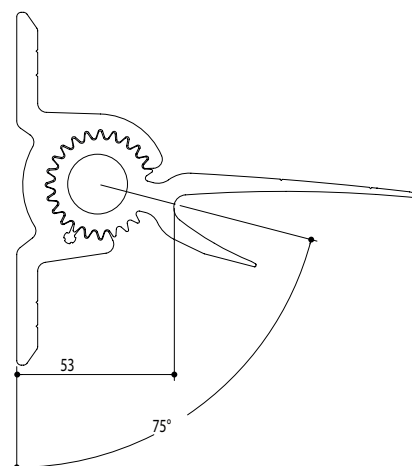

Art.	Afmeting
133146	Verstelbare lamelhaak 45 mm (200) brute
133147	Verstelbare lamelhaak 45 mm (200) anod
133168	Verstelbare lamelhaak 45 mm (300) brute
133169	Verstelbare lamelhaak 45 mm (300) anod

Art.	Dimension
133146	Adjustable mounting hook 45 mm (200) mill
133147	Adjustable mounting hook 45 mm (200) anod
133168	Adjustable mounting hook 45 mm (300) mill
133169	Adjustable mounting hook 45 mm (300) anod

Art.	Größe
133146	Verstellbare Lamellenhaken 45 mm (200) roh
133147	Verstellbare Lamellenhaken 45 mm (200) elox
133168	Verstellbare Lamellenhaken 45 mm (300) roh
133169	Verstellbare Lamellenhaken 45 mm (300) elox