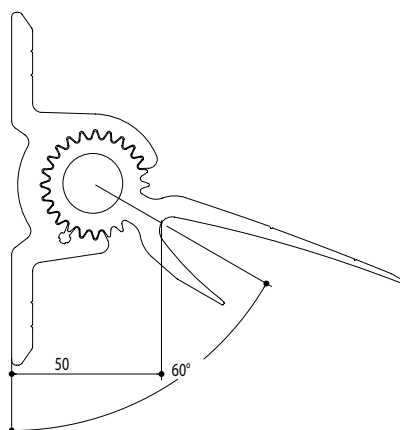

Art.	Afmeting
133146	Verstelbare lamelhaak 45 mm (200) brute
133147	Verstelbare lamelhaak 45 mm (200) anod
133168	Verstelbare lamelhaak 45 mm (300) brute
133169	Verstelbare lamelhaak 45 mm (300) anod

Art.	Dimension
133146	Adjustable mounting hook 45 mm (200) mill
133147	Adjustable mounting hook 45 mm (200) anod
133168	Adjustable mounting hook 45 mm (300) mill
133169	Adjustable mounting hook 45 mm (300) anod

Art.	Größe
133146	Verstellbare Lamellenhaken 45 mm (200) roh
133147	Verstellbare Lamellenhaken 45 mm (200) elox
133168	Verstellbare Lamellenhaken 45 mm (300) roh
133169	Verstellbare Lamellenhaken 45 mm (300) elox