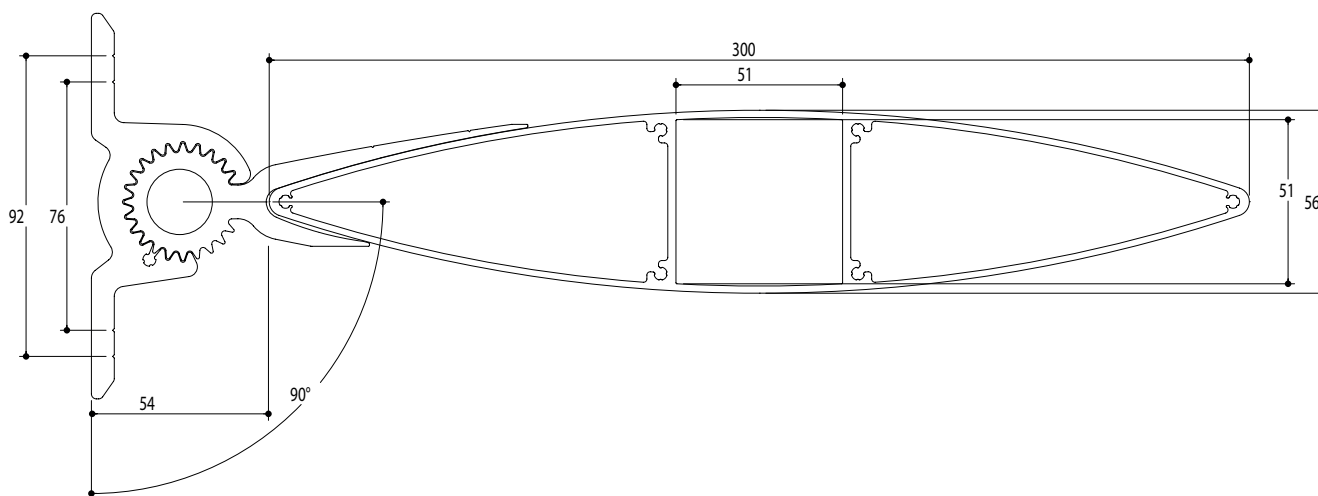

Art.	Afmeting
133146	Verstelbare lamelhaak 45 mm (200) brute
133147	Verstelbare lamelhaak 45 mm (200) anod
133168	Verstelbare lamelhaak 45 mm (300) brute
133169	Verstelbare lamelhaak 45 mm (300) anod

Art.	Dimension
133146	Adjustable mounting hook 45 mm (200) mill
133147	Adjustable mounting hook 45 mm (200) anod
133168	Adjustable mounting hook 45 mm (300) mill
133169	Adjustable mounting hook 45 mm (300) anod

Art.	Größe
133146	Verstellbare Lamellenhaken 45 mm (200) roh
133147	Verstellbare Lamellenhaken 45 mm (200) elox
133168	Verstellbare Lamellenhaken 45 mm (300) roh
133169	Verstellbare Lamellenhaken 45 mm (300) elox