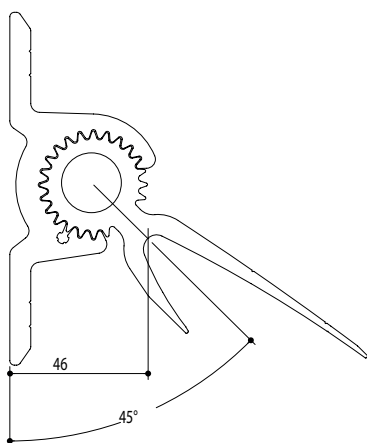

Art.	Afmeting
133146	Verstelbare lamelhaak 45 mm (200) brute
133147	Verstelbare lamelhaak 45 mm (200) anod
133168	Verstelbare lamelhaak 45 mm (300) brute
133169	Verstelbare lamelhaak 45 mm (300) anod

Art.	Dimension
133146	Adjustable mounting hook 45 mm (200) mill
133147	Adjustable mounting hook 45 mm (200) anod
133168	Adjustable mounting hook 45 mm (300) mill
133169	Adjustable mounting hook 45 mm (300) anod

Art.	Größe
133146	Verstellbare Lamellenhaken 45 mm (200) roh
133147	Verstellbare Lamellenhaken 45 mm (200) elox
133168	Verstellbare Lamellenhaken 45 mm (300) roh
133169	Verstellbare Lamellenhaken 45 mm (300) elox