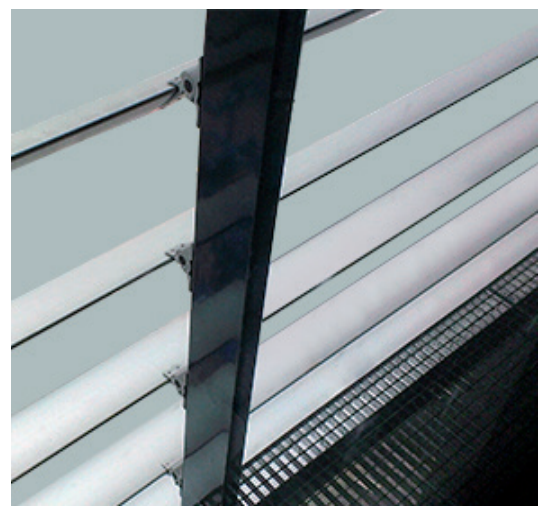

Pylon LLF

133150, 6,1 mtr
Pylon/Lamel 120 brute
Pylon/Aerofoil 120 mill
Pylon/Lamelle 120 roh

133140, 6,1 mtr
Pylon/Lamel 200 brute
Pylon/Aerofoil 200 mill
Pylon/Lamelle 200 roh

133145
Pylon/Lamel afdekkap 200 brute
Pylon/Blade cover 200 mill
Pylon/Lamelle Abdeck 200 roh

107120
Rechthoekige buis 40x40x4.0 brute
Rectangular tube 40x40x4.0 mill
Rechteckrohr 40x40x4.0 roh

133160, 6,1 mtr
Pylon/Lamel 300 brute
Pylon/Blade 300 mill
Pylon/Lamelle 300 roh

133167
Pylon/Lamel afdekkap 300 brute
Pylon/Blade cover 300 mill
Pylon/Lamelle Abdeck 300 roh

107172
Rechthoekige buis 50x50x4.0 brute
Rectangular tube 50x50x4.0 mill
Rechteckrohr 50x50x4.0 roh

133180, 4 mtr
Pylon/Lamel 400 4000 brute
Pylon/Blade 400 4000 mill
Pylon/Lamelle 400 4000 roh

133185
Pylon/Lamel afdekkap 400 brute
Pylon/Blade cover 400 mill
Pylon/Lamelle Abdeck 400 roh

107172
Rechthoekige buis 50x50x4.0 brute
Rectangular tube 50x50x4.0 mill
Rechteckrohr 50x50x4.0 roh

133200, 4 mtr
Pylon/Lamel 500 4000 brute
Pylon/Blade 500 4000 mill
Pylon/Lamelle 500 4000 roh

133205
Pylon/Lamel afdekkap 500 brute
Pylon/Blade cover 500 mill
Pylon/Lamelle Abdeck 500 roh

107205
Rechthoekige buis 60x60x4.0 brute
Rectangular tube 60x60x4.0 mill
Rechteckrohr 60x60x4.0 roh