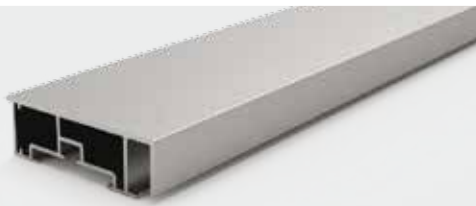

LedBox 75/1

LedBox 100/2

Mogelijke toepassingen:

- Sportterreinen
- Skigebieden
- Parkeerterreinen
- Garages
- Supermarkten
- Showrooms
- Stations
- Winkelcentra
- Horeca
- Theaters
- Bioscopen
- Sports grounds
- Ski areas
- Parking areas
- Museums
- Supermarkets
- Showrooms
- Stations
- Shopping centres
- Hotels/restaurants
- Theatres
- Cinemas
- Sportplätze
- Skigebiete
- Parkplätze
- Werkstätten
- Supermärkte
- Ausstellungsräume
- Bus-/Bahn-Stationen
- Einkaufszentren
- Gastronomie
- Theater
- Kinos